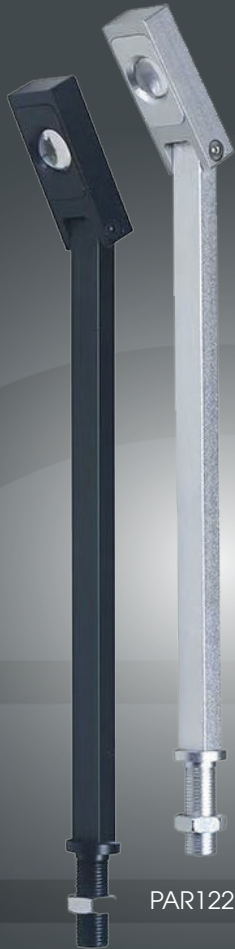

Incabinet Lighting

PAR122C

Using light creatively to drive sales