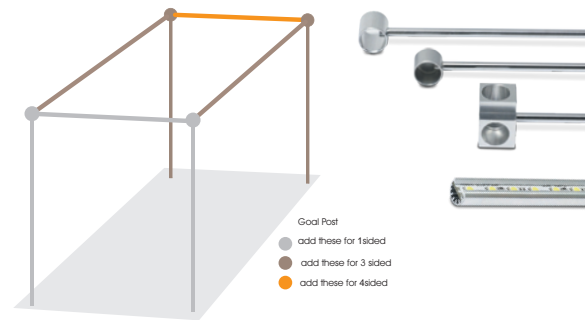

Linea

Bridge

Type	Linea LED in-cabinet light	Linear LED showcase light
Power	Max. 27W per metre	14W per metre
Lumen Output	Max. 2700 lm per metre	1400 lm per metre
Profiles	Flat or corner	Circular
Mounting	Clip or VHB tape	Posts

Specifications

CCT's Available	2700-3300K 4000-4500K 4900-5100K 6000-6500K ActivWhite*	2700-3300K 4000-4500K 6000-6500K ActivWhite*
Voltage	100-277Vac	12.24Vdc Constant voltage
Dimmable	Yes	Yes
Beam Angles	70° - 110°	110° 1.5m, 110 degrees
Mounting	Clip or VHB tape	
CRI	>82	>82
Certification	CE/ROHS	CE/ROHS
Cable	Supplied with 2m	Supplied with 1m
Sizes available	Bespoke up to 2m	

Options

Driver	Included	
Lens	Clear, opaque or without lens	
Profile finishes	Anodised satin silver, gold or black	Anodised satin silver or chrome
Other features		Modular
	can be made to measure	can be made to measure

75 Paddock way Dronfield S182FE

t 01246415535

w www.ideashowcases.co.uk

e mail@ideashowcases